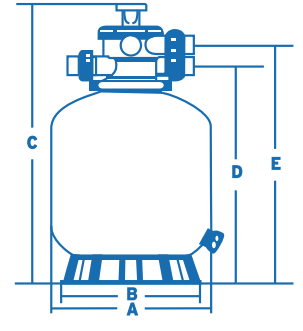

User Friendly

The ergonomic design of the Titan Series fibreglass sand filter makes them easy to operate. Equipped with an ergonomic palm shaped multi-port handle for ease of use, a large sight indicator glass for clear backwash inspection, oil filled pressure gauge for easy inspection of operating pressure, clamp lock design head with 360 degree rotation (ZT500- ZT650 models) for easy installation and a drain plug making maintenance a breeze.

Specifications

Model Number	Size (Inches)	A mm	B mm	C mm	D mm	E mm	F mm	G mm	Valve Connections	Maximum Flow rate	Silica sand (kg)	Diamond Brite*
ZT500	21	535	500	845	670	730			40mm	185LPM	85kg	64kg
ZT650	25	635	500	950	775	835			40mm	260LPM	145kg	109kg
ZTS650	25	635	500	180	850	430	490	300	40mm	260LPM	145kg	109kg
ZTS700B	28	723	500	220	890	520	607	390	50mm	336LPM	215kg	162kg
ZT800	32	800	753	1200	1002	1085			50mm	415LPM	355kg	267kg
ZT900	36	900	753	1300	1090	1172			50mm	520LPM	470kg	353kg